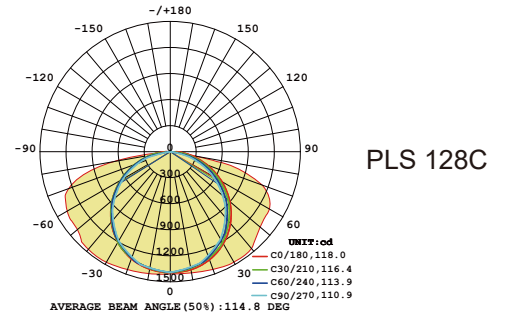

Ceiling/Pendant Mounting
Surface Mounted and Pendant

Lens Style

PC Cover Design

Hanging Wire PC
Cover Model

Hanging Wire
Lens Model

Analytic Figure

Dimension

Spectrogram

Photoelectric

Model	PLS 128C	PLS 128CR
Size	L1155*W130*H57mm	L1155*W130*H41mm
Input Power	32W/35/W48W	32W/35/W48W
CCT	3000K/4000K/6000K	4000K
CRI	>80/>90	>80/>90
Lumens Output	3840LM/4200LM/5760LM	3840LM/4200LM/5760LM
LED brand	SMD2835	SMD3030
Electric current	950mA/1050mA /1250mA	950mA/1050mA /1250mA
AC Input	AC 200-240V	AC 200-240V
Working Tp	-20 C ~+45 C	-20 C ~+45 C
IP Level	IP54	IP20
SDCM	<5	<5
Beam Angle	150°↓	70°↓
Material	PC	PC
Lifespan	50,000HS	50,000HS
UGR	<26	<13
Housing Color	White/Black	White/Black
Warranty	5Years	5Years

Dimension

Spectrogram

PLS 128P

PLS 128PR

Photoelectric

Model	PLS 128P	PLS 128PR
Size	L1155*W130*H57mm	L1155*W130*H41mm
Input Power	32W/35/W48W	32W/35/W48W
CCT	3000K/4000K/6000K	4000K
CRI	>90	>90
Lumens Output	3840LM/4200LM/5760LM	3840LM/4200LM/5760LM
LED brand	SMD2835	SMD3030
Electric current	950mA/1050mA /1250mA	950mA/1050mA /1250mA
AC Input	AC 200-240V	AC 200-240V
Working Tp	-20 ℃~+45 ℃	-20 ℃~+45 ℃
IP Level	IP54	IP20
SDCM	<5	<5
Beam Angle	150°↓110°↑	70°↓110°↑
Material	PC	PC
Lifespan	50,000HS	50,000HS
UGR	<26	<13
Housing Color	White/Black	White/Black
Warranty	5Years	5Years