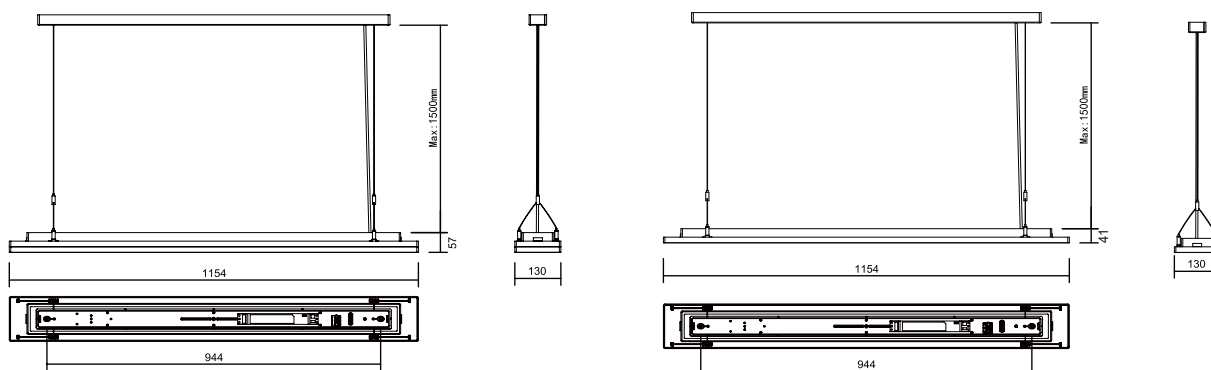

Ceiling/Pendant Mounting
Surface Mounted and Pendant

Lens Style

PC Cover Design

Hanging Wire PC
Cover Model

Hanging Wire
Lens Model

Analytic Figure

Dimension

Spectrogram

Photoelectric

Model	PLS 128C	PLS 128CR
Size	L1155*W130*H57mm	L1155*W130*H41mm
Input Power	32W/35/W48W	32W/35/W48W
CCT	3000K/4000K/6000K	4000K
CRI	>80/>90	>80/>90
Lumens Output	3840LM/4200LM/5760LM	3840LM/4200LM/5760LM
LED brand	SMD2835	SMD3030
Electric current	950mA/1050mA /1250mA	950mA/1050mA /1250mA
AC Input	AC 200-240V	AC 200-240V
Working Tp	-20 C ~+45 C	-20 C ~+45 C
IP Level	IP54	IP20
SDCM	<5	<5
Beam Angle	150°↓	70°↓
Material	PC	PC
Lifespan	50,000HS	50,000HS
UGR	<26	<13
Housing Color	White/Black	White/Black
Warranty	5Years	5Years

Dimension

Spectrogram

PLS 128P

PLS 128PR

Photoelectric

Model	PLS 128P	PLS 128PR
Size	L1155*W130*H57mm	L1155*W130*H41mm
Input Power	32W/35/W48W	32W/35/W48W
CCT	3000K/4000K/6000K	4000K
CRI	>90	>90
Lumens Output	3840LM/4200LM/5760LM	3840LM/4200LM/5760LM
LED brand	SMD2835	SMD3030
Electric current	950mA/1050mA /1250mA	950mA/1050mA /1250mA
AC Input	AC 200-240V	AC 200-240V
Working Tp	-20 ℃~+45 ℃	-20 ℃~+45 ℃
IP Level	IP54	IP20
SDCM	<5	<5
Beam Angle	150°↓110°↑	70°↓110°↑
Material	PC	PC
Lifespan	50,000HS	50,000HS
UGR	<26	<13
Housing Color	White/Black	White/Black
Warranty	5Years	5Years