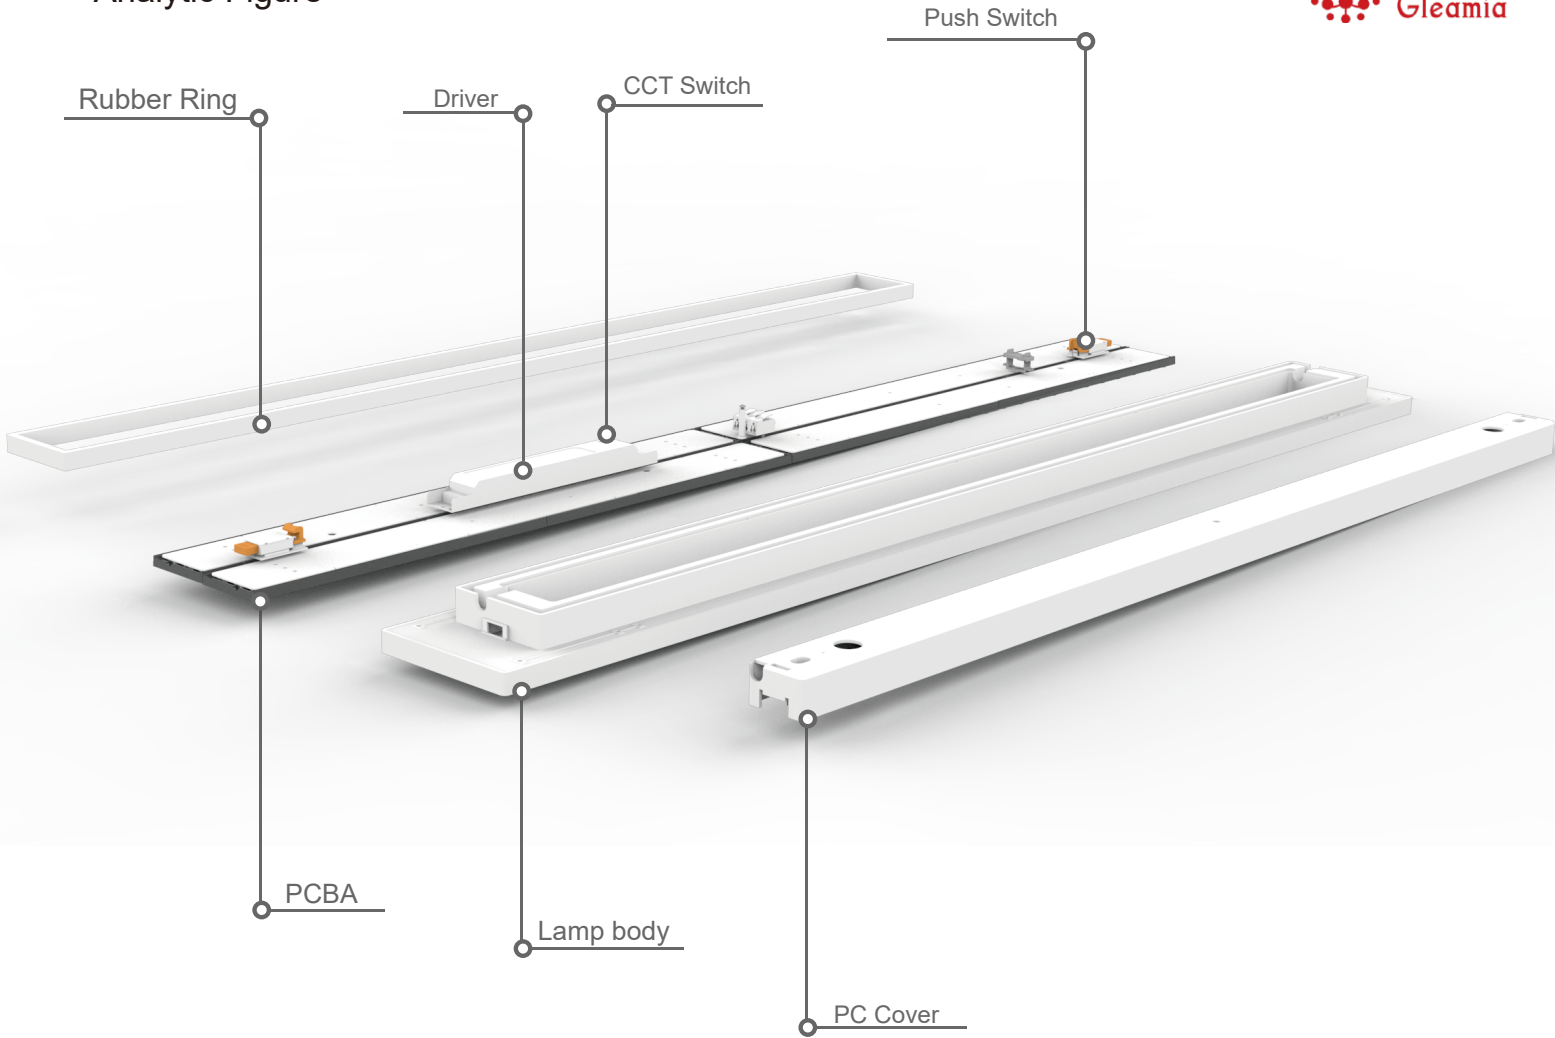

Ceiling/Pendant Mounting
Surface Mounted and Pendant

Lens Style

PC Cover Design

Hanging Wire PC
Cover Model

Hanging Wire
Lens Model

Analytic Figure

Dimension

Spectrogram

Photoelectric

Model	PLS 128C	PLS 128CR
Size	L1155*W130*H57mm	L1155*W130*H41mm
Input Power	32W/35/W48W	32W/35/W48W
CCT	3000K/4000K/6000K	4000K
CRI	>80/>90	>80/>90
Lumens Output	3840LM/4200LM/5760LM	3840LM/4200LM/5760LM
LED brand	SMD2835	SMD3030
Electric current	950mA/1050mA /1250mA	950mA/1050mA /1250mA
AC Input	AC 200-240V	AC 200-240V
Working Tp	-20 C ~+45 C	-20 C ~+45 C
IP Level	IP54	IP20
SDCM	<5	<5
Beam Angle	150°↓	70°↓
Material	PC	PC
Lifespan	50,000HS	50,000HS
UGR	<26	<13
Housing Color	White/Black	White/Black
Warranty	5Years	5Years

Dimension

Spectrogram

PLS 128P

PLS 128PR

Photoelectric

Model	PLS 128P	PLS 128PR
Size	L1155*W130*H57mm	L1155*W130*H41mm
Input Power	32W/35/W48W	32W/35/W48W
CCT	3000K/4000K/6000K	4000K
CRI	>90	>90
Lumens Output	3840LM/4200LM/5760LM	3840LM/4200LM/5760LM
LED brand	SMD2835	SMD3030
Electric current	950mA/1050mA /1250mA	950mA/1050mA /1250mA
AC Input	AC 200-240V	AC 200-240V
Working Tp	-20 ℃~+45 ℃	-20 ℃~+45 ℃
IP Level	IP54	IP20
SDCM	<5	<5
Beam Angle	150°↓110°↑	70°↓110°↑
Material	PC	PC
Lifespan	50,000HS	50,000HS
UGR	<26	<13
Housing Color	White/Black	White/Black
Warranty	5Years	5Years