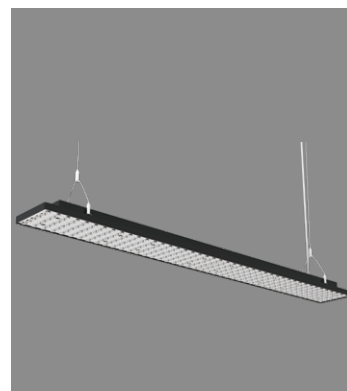

Ceiling/Pendant Mounting
Surface Mounted and Pendant

Lens Style

PC Cover Design

Hanging Wire PC
Cover Model

Hanging Wire
Lens Model

Analytic Figure

Dimension

Spectrogram

Photoelectric

Model	PLS 128C	PLS 128CR
Size	L1155*W130*H57mm	L1155*W130*H41mm
Input Power	32W/35/W48W	32W/35/W48W
CCT	3000K/4000K/6000K	4000K
CRI	>80/>90	>80/>90
Lumens Output	3840LM/4200LM/5760LM	3840LM/4200LM/5760LM
LED brand	SMD2835	SMD3030
Electric current	950mA/1050mA /1250mA	950mA/1050mA /1250mA
AC Input	AC 200-240V	AC 200-240V
Working Tp	-20 C ~+45 C	-20 C ~+45 C
IP Level	IP54	IP20
SDCM	<5	<5
Beam Angle	150°↓	70°↓
Material	PC	PC
Lifespan	50,000HS	50,000HS
UGR	<26	<13
Housing Color	White/Black	White/Black
Warranty	5Years	5Years

Dimension

Spectrogram

PLS 128P

PLS 128PR

Photoelectric

Model	PLS 128P	PLS 128PR
Size	L1155*W130*H57mm	L1155*W130*H41mm
Input Power	32W/35/W48W	32W/35/W48W
CCT	3000K/4000K/6000K	4000K
CRI	>90	>90
Lumens Output	3840LM/4200LM/5760LM	3840LM/4200LM/5760LM
LED brand	SMD2835	SMD3030
Electric current	950mA/1050mA /1250mA	950mA/1050mA /1250mA
AC Input	AC 200-240V	AC 200-240V
Working Tp	-20 ℃~+45 ℃	-20 ℃~+45 ℃
IP Level	IP54	IP20
SDCM	<5	<5
Beam Angle	150°↓110°↑	70°↓110°↑
Material	PC	PC
Lifespan	50,000HS	50,000HS
UGR	<26	<13
Housing Color	White/Black	White/Black
Warranty	5Years	5Years