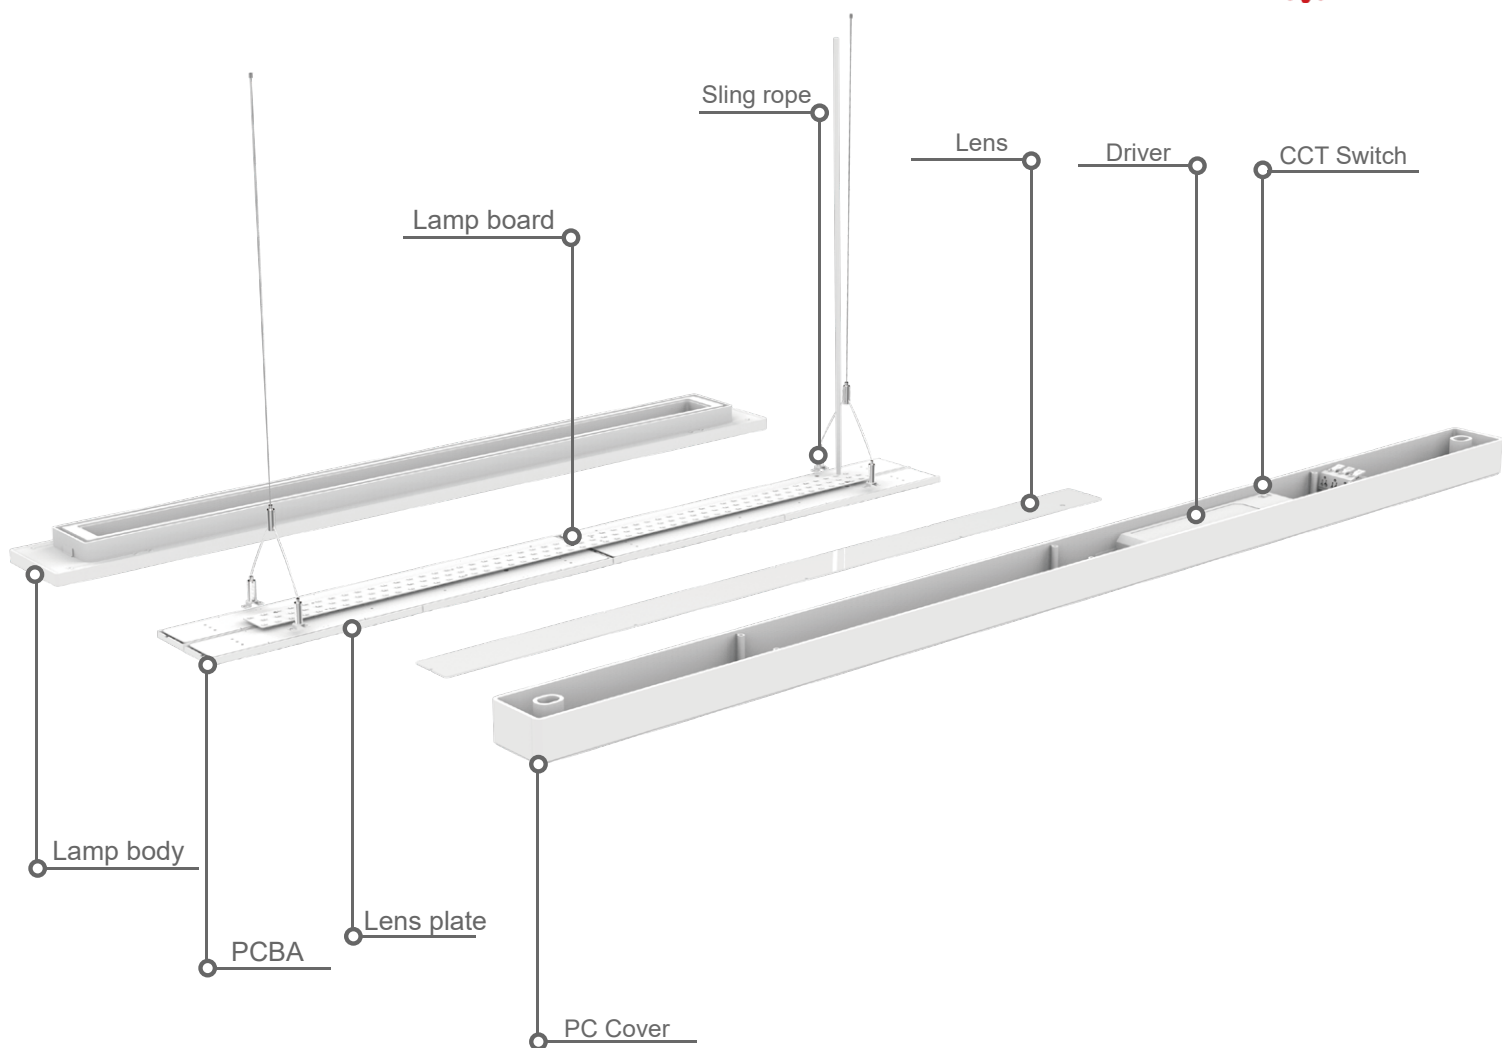

Ceiling/Pendant Mounting
Surface Mounted and Pendant

Lens Style

PC Cover Design

Hanging Wire PC
Cover Model

Hanging Wire
Lens Model

Analytic Figure

Dimension

Spectrogram

Photoelectric

Model	PLS 128C	PLS 128CR
Size	L1155*W130*H57mm	L1155*W130*H41mm
Input Power	32W/35/W48W	32W/35/W48W
CCT	3000K/4000K/6000K	4000K
CRI	>80/>90	>80/>90
Lumens Output	3840LM/4200LM/5760LM	3840LM/4200LM/5760LM
LED brand	SMD2835	SMD3030
Electric current	950mA/1050mA /1250mA	950mA/1050mA /1250mA
AC Input	AC 200-240V	AC 200-240V
Working Tp	-20 C ~+45 C	-20 C ~+45 C
IP Level	IP54	IP20
SDCM	<5	<5
Beam Angle	150°↓	70°↓
Material	PC	PC
Lifespan	50,000HS	50,000HS
UGR	<26	<13
Housing Color	White/Black	White/Black
Warranty	5Years	5Years

Dimension

Spectrogram

PLS 128P

PLS 128PR

Photoelectric

Model	PLS 128P	PLS 128PR
Size	L1155*W130*H57mm	L1155*W130*H41mm
Input Power	32W/35/W48W	32W/35/W48W
CCT	3000K/4000K/6000K	4000K
CRI	>90	>90
Lumens Output	3840LM/4200LM/5760LM	3840LM/4200LM/5760LM
LED brand	SMD2835	SMD3030
Electric current	950mA/1050mA /1250mA	950mA/1050mA /1250mA
AC Input	AC 200-240V	AC 200-240V
Working Tp	-20 ℃~+45 ℃	-20 ℃~+45 ℃
IP Level	IP54	IP20
SDCM	<5	<5
Beam Angle	150°↓110°↑	70°↓110°↑
Material	PC	PC
Lifespan	50,000HS	50,000HS
UGR	<26	<13
Housing Color	White/Black	White/Black
Warranty	5Years	5Years