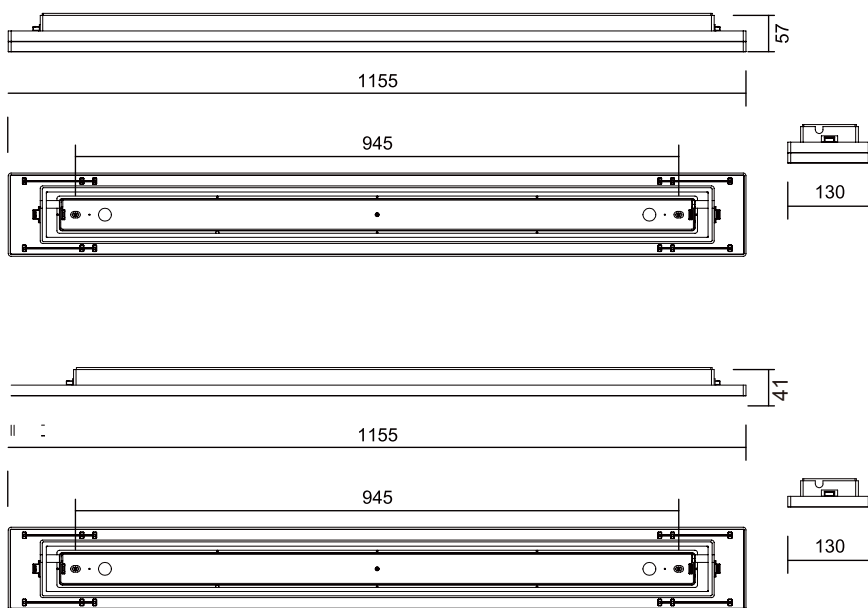

Ceiling/Pendant Mounting
Surface Mounted and Pendant

Lens Style

PC Cover Design

Hanging Wire PC
Cover Model

Hanging Wire
Lens Model

Analytic Figure

Dimension

Spectrogram

Photoelectric

Model	PLS 128C	PLS 128CR
Size	L1155*W130*H57mm	L1155*W130*H41mm
Input Power	32W/35/W48W	32W/35/W48W
CCT	3000K/4000K/6000K	4000K
CRI	>80/>90	>80/>90
Lumens Output	3840LM/4200LM/5760LM	3840LM/4200LM/5760LM
LED brand	SMD2835	SMD3030
Electric current	950mA/1050mA /1250mA	950mA/1050mA /1250mA
AC Input	AC 200-240V	AC 200-240V
Working Tp	-20 C ~+45 C	-20 C ~+45 C
IP Level	IP54	IP20
SDCM	<5	<5
Beam Angle	150°↓	70°↓
Material	PC	PC
Lifespan	50,000HS	50,000HS
UGR	<26	<13
Housing Color	White/Black	White/Black
Warranty	5Years	5Years

Dimension

Spectrogram

PLS 128P

PLS 128PR

Photoelectric

Model	PLS 128P	PLS 128PR
Size	L1155*W130*H57mm	L1155*W130*H41mm
Input Power	32W/35/W48W	32W/35/W48W
CCT	3000K/4000K/6000K	4000K
CRI	>90	>90
Lumens Output	3840LM/4200LM/5760LM	3840LM/4200LM/5760LM
LED brand	SMD2835	SMD3030
Electric current	950mA/1050mA /1250mA	950mA/1050mA /1250mA
AC Input	AC 200-240V	AC 200-240V
Working Tp	-20 ℃~+45 ℃	-20 ℃~+45 ℃
IP Level	IP54	IP20
SDCM	<5	<5
Beam Angle	150°↓110°↑	70°↓110°↑
Material	PC	PC
Lifespan	50,000HS	50,000HS
UGR	<26	<13
Housing Color	White/Black	White/Black
Warranty	5Years	5Years