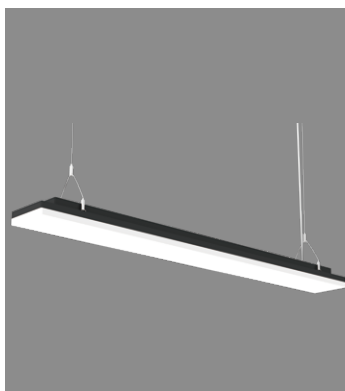

Ceiling/Pendant Mounting
Surface Mounted and Pendant

Lens Style

PC Cover Design

Hanging Wire PC
Cover Model

Hanging Wire
Lens Model

Analytic Figure

Dimension

Spectrogram

Photoelectric

Model	PLS 128C	PLS 128CR
Size	L1155*W130*H57mm	L1155*W130*H41mm
Input Power	32W/35/W48W	32W/35/W48W
CCT	3000K/4000K/6000K	4000K
CRI	>80/>90	>80/>90
Lumens Output	3840LM/4200LM/5760LM	3840LM/4200LM/5760LM
LED brand	SMD2835	SMD3030
Electric current	950mA/1050mA /1250mA	950mA/1050mA /1250mA
AC Input	AC 200-240V	AC 200-240V
Working Tp	-20 C ~+45 C	-20 C ~+45 C
IP Level	IP54	IP20
SDCM	<5	<5
Beam Angle	150°↓	70°↓
Material	PC	PC
Lifespan	50,000HS	50,000HS
UGR	<26	<13
Housing Color	White/Black	White/Black
Warranty	5Years	5Years

Dimension

Spectrogram

PLS 128P

PLS 128PR

Photoelectric

Model	PLS 128P	PLS 128PR
Size	L1155*W130*H57mm	L1155*W130*H41mm
Input Power	32W/35/W48W	32W/35/W48W
CCT	3000K/4000K/6000K	4000K
CRI	>90	>90
Lumens Output	3840LM/4200LM/5760LM	3840LM/4200LM/5760LM
LED brand	SMD2835	SMD3030
Electric current	950mA/1050mA /1250mA	950mA/1050mA /1250mA
AC Input	AC 200-240V	AC 200-240V
Working Tp	-20 ℃~+45 ℃	-20 ℃~+45 ℃
IP Level	IP54	IP20
SDCM	<5	<5
Beam Angle	150°↓110°↑	70°↓110°↑
Material	PC	PC
Lifespan	50,000HS	50,000HS
UGR	<26	<13
Housing Color	White/Black	White/Black
Warranty	5Years	5Years