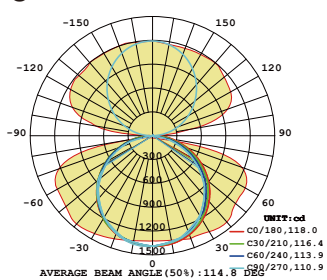

Photoelectric

Model	PLS 128C	PLS 128CR
Size	L1155*W130*H57mm	L1155*W130*H41mm
Input Power	32W/35/W48W	32W/35/W48W
CCT	3000K/4000K/6000K	4000K
CRI	>80/>90	>80/>90
Lumens Output	3840LM/4200LM/5760LM	3840LM/4200LM/5760LM
LED brand	SMD2835	SMD3030
Electric current	950mA/1050mA /1250mA	950mA/1050mA /1250mA
AC Input	AC 200-240V	AC 200-240V
Working Tp	-20 C ~+45 C	-20 C ~+45 C
IP Level	IP54	IP20
SDCM	<5	<5
Beam Angle	150°↓	70°↓
Material	PC	PC
Lifespan	50,000HS	50,000HS
UGR	<26	<13
Housing Color	White/Black	White/Black
Warranty	5Years	5Years

Dimension

Spectrogram

PLS 128P

PLS 128PR

Photoelectric

Model	PLS 128P	PLS 128PR
Size	L1155*W130*H57mm	L1155*W130*H41mm
Input Power	32W/35/W48W	32W/35/W48W
CCT	3000K/4000K/6000K	4000K
CRI	>90	>90
Lumens Output	3840LM/4200LM/5760LM	3840LM/4200LM/5760LM
LED brand	SMD2835	SMD3030
Electric current	950mA/1050mA /1250mA	950mA/1050mA /1250mA
AC Input	AC 200-240V	AC 200-240V
Working Tp	-20 ℃~+45 ℃	-20 ℃~+45 ℃
IP Level	IP54	IP20
SDCM	<5	<5
Beam Angle	150°↓110°↑	70°↓110°↑
Material	PC	PC
Lifespan	50,000HS	50,000HS
UGR	<26	<13
Housing Color	White/Black	White/Black
Warranty	5Years	5Years