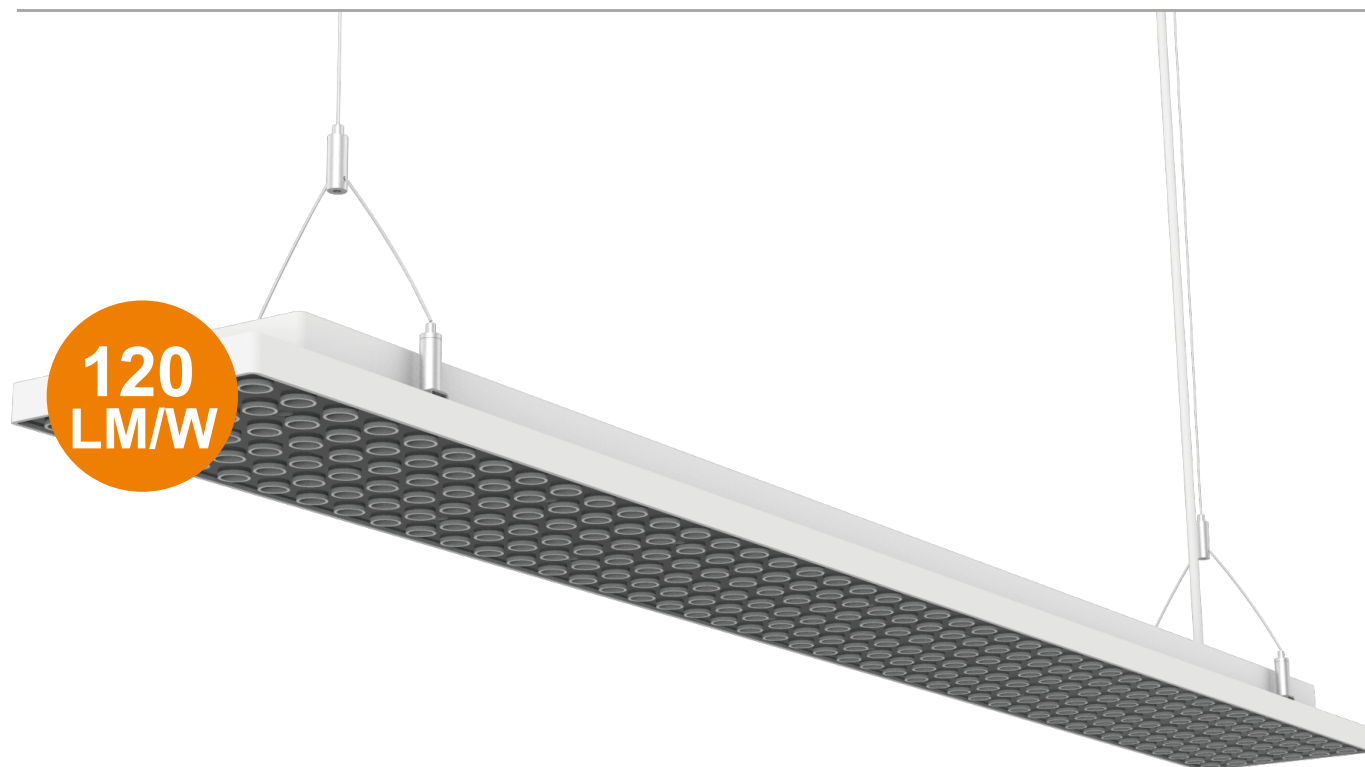

Ceiling/Pendant Mounting
Surface Mounted and Pendant

Lens Style

PC Cover Design

Hanging Wire PC
Cover Model

Hanging Wire
Lens Model

Analytic Figure

Dimension

Spectrogram

Photoelectric

Model	PLS 128C	PLS 128CR
Size	L1155*W130*H57mm	L1155*W130*H41mm
Input Power	32W/35/W48W	32W/35/W48W
CCT	3000K/4000K/6000K	4000K
CRI	>80/>90	>80/>90
Lumens Output	3840LM/4200LM/5760LM	3840LM/4200LM/5760LM
LED brand	SMD2835	SMD3030
Electric current	950mA/1050mA /1250mA	950mA/1050mA /1250mA
AC Input	AC 200-240V	AC 200-240V
Working Tp	-20 C ~+45 C	-20 C ~+45 C
IP Level	IP54	IP20
SDCM	<5	<5
Beam Angle	150°↓	70°↓
Material	PC	PC
Lifespan	50,000HS	50,000HS
UGR	<26	<13
Housing Color	White/Black	White/Black
Warranty	5Years	5Years

Dimension

Spectrogram

PLS 128P

PLS 128PR

Photoelectric

Model	PLS 128P	PLS 128PR
Size	L1155*W130*H57mm	L1155*W130*H41mm
Input Power	32W/35/W48W	32W/35/W48W
CCT	3000K/4000K/6000K	4000K
CRI	>90	>90
Lumens Output	3840LM/4200LM/5760LM	3840LM/4200LM/5760LM
LED brand	SMD2835	SMD3030
Electric current	950mA/1050mA /1250mA	950mA/1050mA /1250mA
AC Input	AC 200-240V	AC 200-240V
Working Tp	-20 ℃~+45 ℃	-20 ℃~+45 ℃
IP Level	IP54	IP20
SDCM	<5	<5
Beam Angle	150°↓110°↑	70°↓110°↑
Material	PC	PC
Lifespan	50,000HS	50,000HS
UGR	<26	<13
Housing Color	White/Black	White/Black
Warranty	5Years	5Years