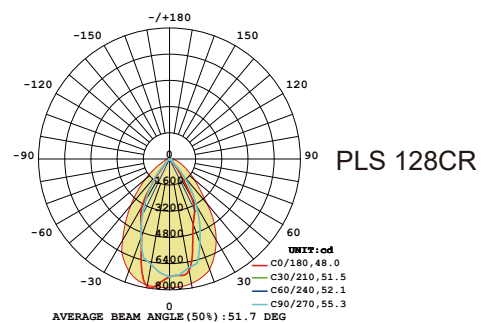

Ceiling/Pendant Mounting
Surface Mounted and Pendant

Lens Style

PC Cover Design

Hanging Wire PC
Cover Model

Hanging Wire
Lens Model

Analytic Figure

Dimension

Spectrogram

Photoelectric

Model	PLS 128C	PLS 128CR
Size	L1155*W130*H57mm	L1155*W130*H41mm
Input Power	32W/35/W48W	32W/35/W48W
CCT	3000K/4000K/6000K	4000K
CRI	>80/>90	>80/>90
Lumens Output	3840LM/4200LM/5760LM	3840LM/4200LM/5760LM
LED brand	SMD2835	SMD3030
Electric current	950mA/1050mA /1250mA	950mA/1050mA /1250mA
AC Input	AC 200-240V	AC 200-240V
Working Tp	-20 C ~+45 C	-20 C ~+45 C
IP Level	IP54	IP20
SDCM	<5	<5
Beam Angle	150°↓	70°↓
Material	PC	PC
Lifespan	50,000HS	50,000HS
UGR	<26	<13
Housing Color	White/Black	White/Black
Warranty	5Years	5Years

Dimension

Spectrogram

PLS 128P

PLS 128PR

Photoelectric

Model	PLS 128P	PLS 128PR
Size	L1155*W130*H57mm	L1155*W130*H41mm
Input Power	32W/35/W48W	32W/35/W48W
CCT	3000K/4000K/6000K	4000K
CRI	>90	>90
Lumens Output	3840LM/4200LM/5760LM	3840LM/4200LM/5760LM
LED brand	SMD2835	SMD3030
Electric current	950mA/1050mA /1250mA	950mA/1050mA /1250mA
AC Input	AC 200-240V	AC 200-240V
Working Tp	-20 ℃~+45 ℃	-20 ℃~+45 ℃
IP Level	IP54	IP20
SDCM	<5	<5
Beam Angle	150°↓110°↑	70°↓110°↑
Material	PC	PC
Lifespan	50,000HS	50,000HS
UGR	<26	<13
Housing Color	White/Black	White/Black
Warranty	5Years	5Years