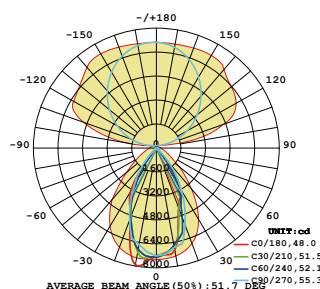

Photoelectric

Model	PLS 128C	PLS 128CR
Size	L1155*W130*H57mm	L1155*W130*H41mm
Input Power	32W/35/W48W	32W/35/W48W
CCT	3000K/4000K/6000K	4000K
CRI	>80/>90	>80/>90
Lumens Output	3840LM/4200LM/5760LM	3840LM/4200LM/5760LM
LED brand	SMD2835	SMD3030
Electric current	950mA/1050mA /1250mA	950mA/1050mA /1250mA
AC Input	AC 200-240V	AC 200-240V
Working Tp	-20 C ~+45 C	-20 C ~+45 C
IP Level	IP54	IP20
SDCM	<5	<5
Beam Angle	150°↓	70°↓
Material	PC	PC
Lifespan	50,000HS	50,000HS
UGR	<26	<13
Housing Color	White/Black	White/Black
Warranty	5Years	5Years

Dimension

Spectrogram

PLS 128P

PLS 128PR

Photoelectric

Model	PLS 128P	PLS 128PR
Size	L1155*W130*H57mm	L1155*W130*H41mm
Input Power	32W/35/W48W	32W/35/W48W
CCT	3000K/4000K/6000K	4000K
CRI	>90	>90
Lumens Output	3840LM/4200LM/5760LM	3840LM/4200LM/5760LM
LED brand	SMD2835	SMD3030
Electric current	950mA/1050mA /1250mA	950mA/1050mA /1250mA
AC Input	AC 200-240V	AC 200-240V
Working Tp	-20 ℃~+45 ℃	-20 ℃~+45 ℃
IP Level	IP54	IP20
SDCM	<5	<5
Beam Angle	150°↓110°↑	70°↓110°↑
Material	PC	PC
Lifespan	50,000HS	50,000HS
UGR	<26	<13
Housing Color	White/Black	White/Black
Warranty	5Years	5Years