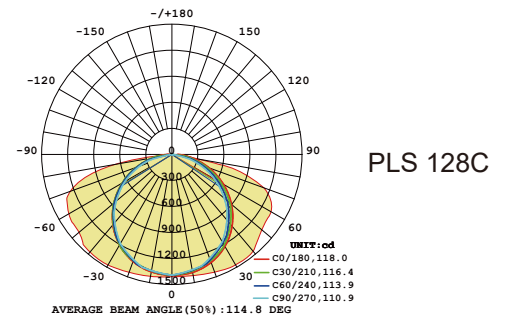

Ceiling/Pendant Mounting
Surface Mounted and Pendant

Lens Style

PC Cover Design

Hanging Wire PC
Cover Model

Hanging Wire
Lens Model

Analytic Figure

Dimension

Spectrogram

Photoelectric

Model	PLS 128C	PLS 128CR
Size	L1155*W130*H57mm	L1155*W130*H41mm
Input Power	32W/35/W48W	32W/35/W48W
CCT	3000K/4000K/6000K	4000K
CRI	>80/>90	>80/>90
Lumens Output	3840LM/4200LM/5760LM	3840LM/4200LM/5760LM
LED brand	SMD2835	SMD3030
Electric current	950mA/1050mA /1250mA	950mA/1050mA /1250mA
AC Input	AC 200-240V	AC 200-240V
Working Tp	-20 C ~+45 C	-20 C ~+45 C
IP Level	IP54	IP20
SDCM	<5	<5
Beam Angle	150°↓	70°↓
Material	PC	PC
Lifespan	50,000HS	50,000HS
UGR	<26	<13
Housing Color	White/Black	White/Black
Warranty	5Years	5Years

Dimension

Spectrogram

PLS 128P

PLS 128PR

Photoelectric

Model	PLS 128P	PLS 128PR
Size	L1155*W130*H57mm	L1155*W130*H41mm
Input Power	32W/35W/48W	32W/35W/48W
CCT	3000K/4000K/6000K	4000K
CRI	>80/>90	>80/>90
Lumens Output	3840LM/4200LM/5760LM	3840LM/4200LM/5760LM
LED brand	SMD2835	SMD3030
Electric current	950mA/1050mA /1250mA	950mA/1050mA /1250mA
AC Input	AC 200-240V	AC 200-240V
Working Tp	-20℃~+45℃	-20℃~+45℃
IP Level	IP54	IP20
SDCM	<5	<5
Beam Angle	150°↓110°↑	70°↓110°↑
Material	PC	PC
Lifespan	50,000HS	50,000HS
UGR	<26	<13
Housing Color	White/Black	White/Black
Warranty	5Years	5Years