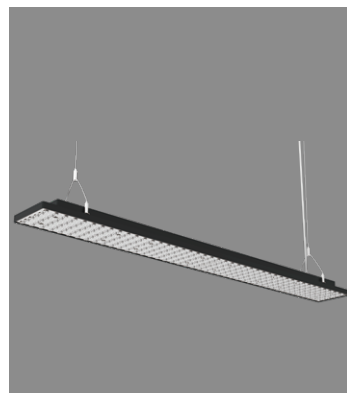

Ceiling/Pendant Mounting
Surface Mounted and Pendant

Lens Style

PC Cover Design

Hanging Wire PC
Cover Model

Hanging Wire
Lens Model

Analytic Figure

Dimension

Spectrogram

Photoelectric

Model	PLS 128C	PLS 128CR
Size	L1155*W130*H57mm	L1155*W130*H41mm
Input Power	32W/35/W48W	32W/35/W48W
CCT	3000K/4000K/6000K	4000K
CRI	>80/>90	>80/>90
Lumens Output	3840LM/4200LM/5760LM	3840LM/4200LM/5760LM
LED brand	SMD2835	SMD3030
Electric current	950mA/1050mA /1250mA	950mA/1050mA /1250mA
AC Input	AC 200-240V	AC 200-240V
Working Tp	-20 C ~+45 C	-20 C ~+45 C
IP Level	IP54	IP20
SDCM	<5	<5
Beam Angle	150°↓	70°↓
Material	PC	PC
Lifespan	50,000HS	50,000HS
UGR	<26	<13
Housing Color	White/Black	White/Black
Warranty	5Years	5Years

Dimension

Spectrogram

PLS 128P

PLS 128PR

Photoelectric

Model	PLS 128P	PLS 128PR
Size	L1155*W130*H57mm	L1155*W130*H41mm
Input Power	32W/35W/48W	32W/35W/48W
CCT	3000K/4000K/6000K	4000K
CRI	>80/>90	>80/>90
Lumens Output	3840LM/4200LM/5760LM	3840LM/4200LM/5760LM
LED brand	SMD2835	SMD3030
Electric current	950mA/1050mA /1250mA	950mA/1050mA /1250mA
AC Input	AC 200-240V	AC 200-240V
Working Tp	-20℃~+45℃	-20℃~+45℃
IP Level	IP54	IP20
SDCM	<5	<5
Beam Angle	150°↓110°↑	70°↓110°↑
Material	PC	PC
Lifespan	50,000HS	50,000HS
UGR	<26	<13
Housing Color	White/Black	White/Black
Warranty	5Years	5Years