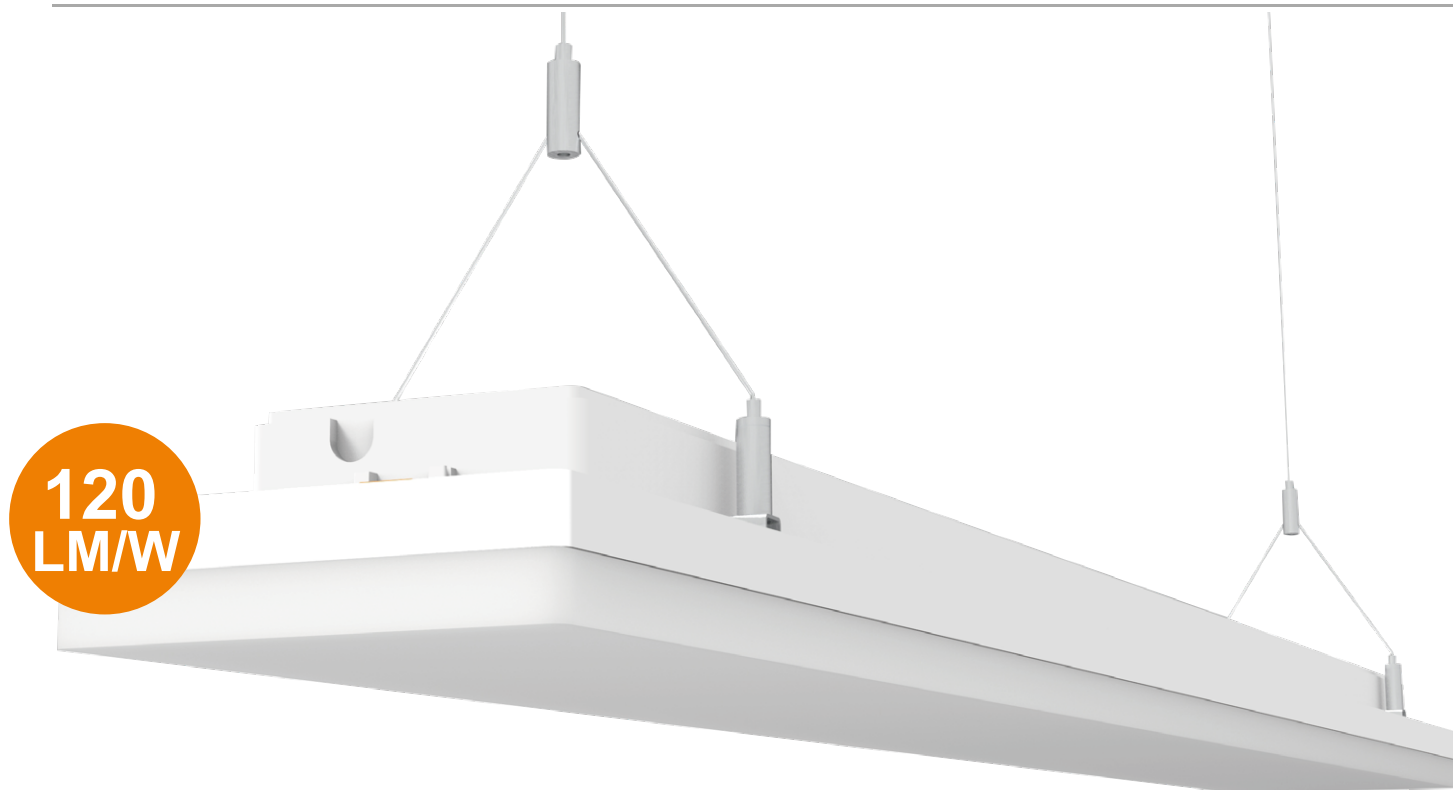

Ceiling/Pendant Mounting
Surface Mounted and Pendant

Lens Style

PC Cover Design

Hanging Wire PC
Cover Model

Hanging Wire
Lens Model

Analytic Figure

Dimension

Spectrogram

Photoelectric

Model	PLS 128C	PLS 128CR
Size	L1155*W130*H57mm	L1155*W130*H41mm
Input Power	32W/35/W48W	32W/35/W48W
CCT	3000K/4000K/6000K	4000K
CRI	>80/>90	>80/>90
Lumens Output	3840LM/4200LM/5760LM	3840LM/4200LM/5760LM
LED brand	SMD2835	SMD3030
Electric current	950mA/1050mA /1250mA	950mA/1050mA /1250mA
AC Input	AC 200-240V	AC 200-240V
Working Tp	-20 C ~+45 C	-20 C ~+45 C
IP Level	IP54	IP20
SDCM	<5	<5
Beam Angle	150°↓	70°↓
Material	PC	PC
Lifespan	50,000HS	50,000HS
UGR	<26	<13
Housing Color	White/Black	White/Black
Warranty	5Years	5Years

Dimension

Spectrogram

PLS 128P

PLS 128PR

Photoelectric

Model	PLS 128P	PLS 128PR
Size	L1155*W130*H57mm	L1155*W130*H41mm
Input Power	32W/35W/48W	32W/35W/48W
CCT	3000K/4000K/6000K	4000K
CRI	>80/>90	>80/>90
Lumens Output	3840LM/4200LM/5760LM	3840LM/4200LM/5760LM
LED brand	SMD2835	SMD3030
Electric current	950mA/1050mA /1250mA	950mA/1050mA /1250mA
AC Input	AC 200-240V	AC 200-240V
Working Tp	-20℃~+45℃	-20℃~+45℃
IP Level	IP54	IP20
SDCM	<5	<5
Beam Angle	150°↓110°↑	70°↓110°↑
Material	PC	PC
Lifespan	50,000HS	50,000HS
UGR	<26	<13
Housing Color	White/Black	White/Black
Warranty	5Years	5Years