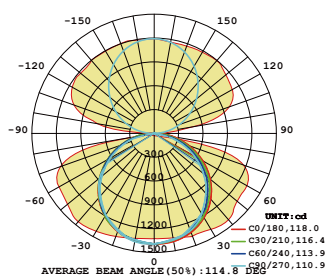

Photoelectric

Model	PLS 128C	PLS 128CR
Size	L1155*W130*H57mm	L1155*W130*H41mm
Input Power	32W/35/W48W	32W/35/W48W
CCT	3000K/4000K/6000K	4000K
CRI	>80/>90	>80/>90
Lumens Output	3840LM/4200LM/5760LM	3840LM/4200LM/5760LM
LED brand	SMD2835	SMD3030
Electric current	950mA/1050mA /1250mA	950mA/1050mA /1250mA
AC Input	AC 200-240V	AC 200-240V
Working Tp	-20 C ~+45 C	-20 C ~+45 C
IP Level	IP54	IP20
SDCM	<5	<5
Beam Angle	150°↓	70°↓
Material	PC	PC
Lifespan	50,000HS	50,000HS
UGR	<26	<13
Housing Color	White/Black	White/Black
Warranty	5Years	5Years

Dimension

Spectrogram

PLS 128P

PLS 128PR

Photoelectric

Model	PLS 128P	PLS 128PR
Size	L1155*W130*H57mm	L1155*W130*H41mm
Input Power	32W/35W/48W	32W/35W/48W
CCT	3000K/4000K/6000K	4000K
CRI	>80/>90	>80/>90
Lumens Output	3840LM/4200LM/5760LM	3840LM/4200LM/5760LM
LED brand	SMD2835	SMD3030
Electric current	950mA/1050mA /1250mA	950mA/1050mA /1250mA
AC Input	AC 200-240V	AC 200-240V
Working Tp	-20℃~+45℃	-20℃~+45℃
IP Level	IP54	IP20
SDCM	<5	<5
Beam Angle	150°↓110°↑	70°↓110°↑
Material	PC	PC
Lifespan	50,000HS	50,000HS
UGR	<26	<13
Housing Color	White/Black	White/Black
Warranty	5Years	5Years