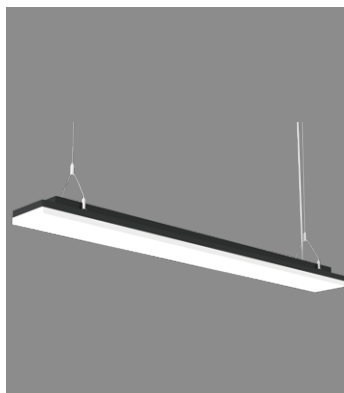

Ceiling/Pendant Mounting
Surface Mounted and Pendant

Lens Style

PC Cover Design

Hanging Wire PC
Cover Model

Hanging Wire
Lens Model

Analytic Figure

Dimension

Spectrogram

Photoelectric

Model	PLS 128C	PLS 128CR
Size	L1155*W130*H57mm	L1155*W130*H41mm
Input Power	32W/35/W48W	32W/35/W48W
CCT	3000K/4000K/6000K	4000K
CRI	>80/>90	>80/>90
Lumens Output	3840LM/4200LM/5760LM	3840LM/4200LM/5760LM
LED brand	SMD2835	SMD3030
Electric current	950mA/1050mA /1250mA	950mA/1050mA /1250mA
AC Input	AC 200-240V	AC 200-240V
Working Tp	-20 C ~+45 C	-20 C ~+45 C
IP Level	IP54	IP20
SDCM	<5	<5
Beam Angle	150°↓	70°↓
Material	PC	PC
Lifespan	50,000HS	50,000HS
UGR	<26	<13
Housing Color	White/Black	White/Black
Warranty	5Years	5Years

Dimension

Spectrogram

PLS 128P

PLS 128PR

Photoelectric

Model	PLS 128P	PLS 128PR
Size	L1155*W130*H57mm	L1155*W130*H41mm
Input Power	32W/35W/48W	32W/35W/48W
CCT	3000K/4000K/6000K	4000K
CRI	>80/>90	>80/>90
Lumens Output	3840LM/4200LM/5760LM	3840LM/4200LM/5760LM
LED brand	SMD2835	SMD3030
Electric current	950mA/1050mA /1250mA	950mA/1050mA /1250mA
AC Input	AC 200-240V	AC 200-240V
Working Tp	-20℃~+45℃	-20℃~+45℃
IP Level	IP54	IP20
SDCM	<5	<5
Beam Angle	150°↓110°↑	70°↓110°↑
Material	PC	PC
Lifespan	50,000HS	50,000HS
UGR	<26	<13
Housing Color	White/Black	White/Black
Warranty	5Years	5Years