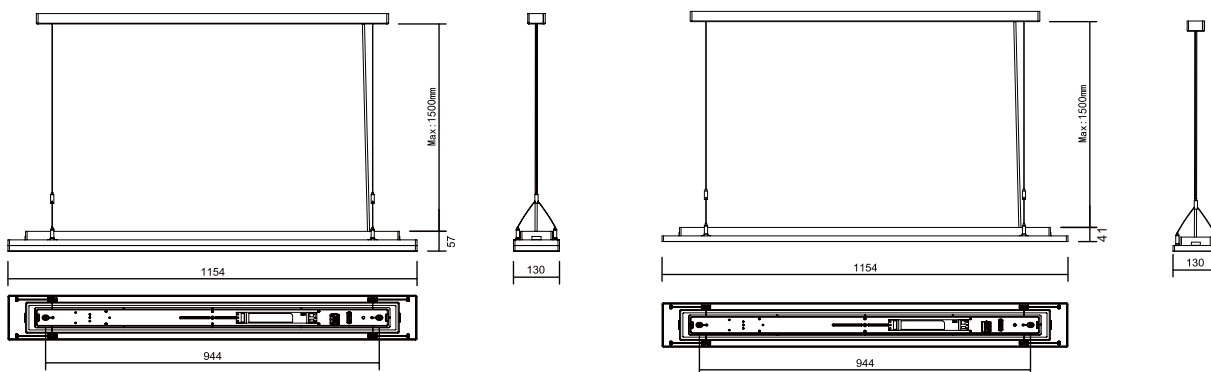

Ceiling/Pendant Mounting
Surface Mounted and Pendant

Lens Style

PC Cover Design

Hanging Wire PC
Cover Model

Hanging Wire
Lens Model

Analytic Figure

Dimension

Spectrogram

Photoelectric

Model	PLS 128C	PLS 128CR
Size	L1155*W130*H57mm	L1155*W130*H41mm
Input Power	32W/35/W48W	32W/35/W48W
CCT	3000K/4000K/6000K	4000K
CRI	>80/>90	>80/>90
Lumens Output	3840LM/4200LM/5760LM	3840LM/4200LM/5760LM
LED brand	SMD2835	SMD3030
Electric current	950mA/1050mA /1250mA	950mA/1050mA /1250mA
AC Input	AC 200-240V	AC 200-240V
Working Tp	-20 C ~+45 C	-20 C ~+45 C
IP Level	IP54	IP20
SDCM	<5	<5
Beam Angle	150°↓	70°↓
Material	PC	PC
Lifespan	50,000HS	50,000HS
UGR	<26	<13
Housing Color	White/Black	White/Black
Warranty	5Years	5Years

Dimension

Spectrogram

PLS 128P

PLS 128PR

Photoelectric

Model	PLS 128P	PLS 128PR
Size	L1155*W130*H57mm	L1155*W130*H41mm
Input Power	32W/35W/48W	32W/35W/48W
CCT	3000K/4000K/6000K	4000K
CRI	>80/>90	>80/>90
Lumens Output	3840LM/4200LM/5760LM	3840LM/4200LM/5760LM
LED brand	SMD2835	SMD3030
Electric current	950mA/1050mA /1250mA	950mA/1050mA /1250mA
AC Input	AC 200-240V	AC 200-240V
Working Tp	-20℃~+45℃	-20℃~+45℃
IP Level	IP54	IP20
SDCM	<5	<5
Beam Angle	150°↓110°↑	70°↓110°↑
Material	PC	PC
Lifespan	50,000HS	50,000HS
UGR	<26	<13
Housing Color	White/Black	White/Black
Warranty	5Years	5Years