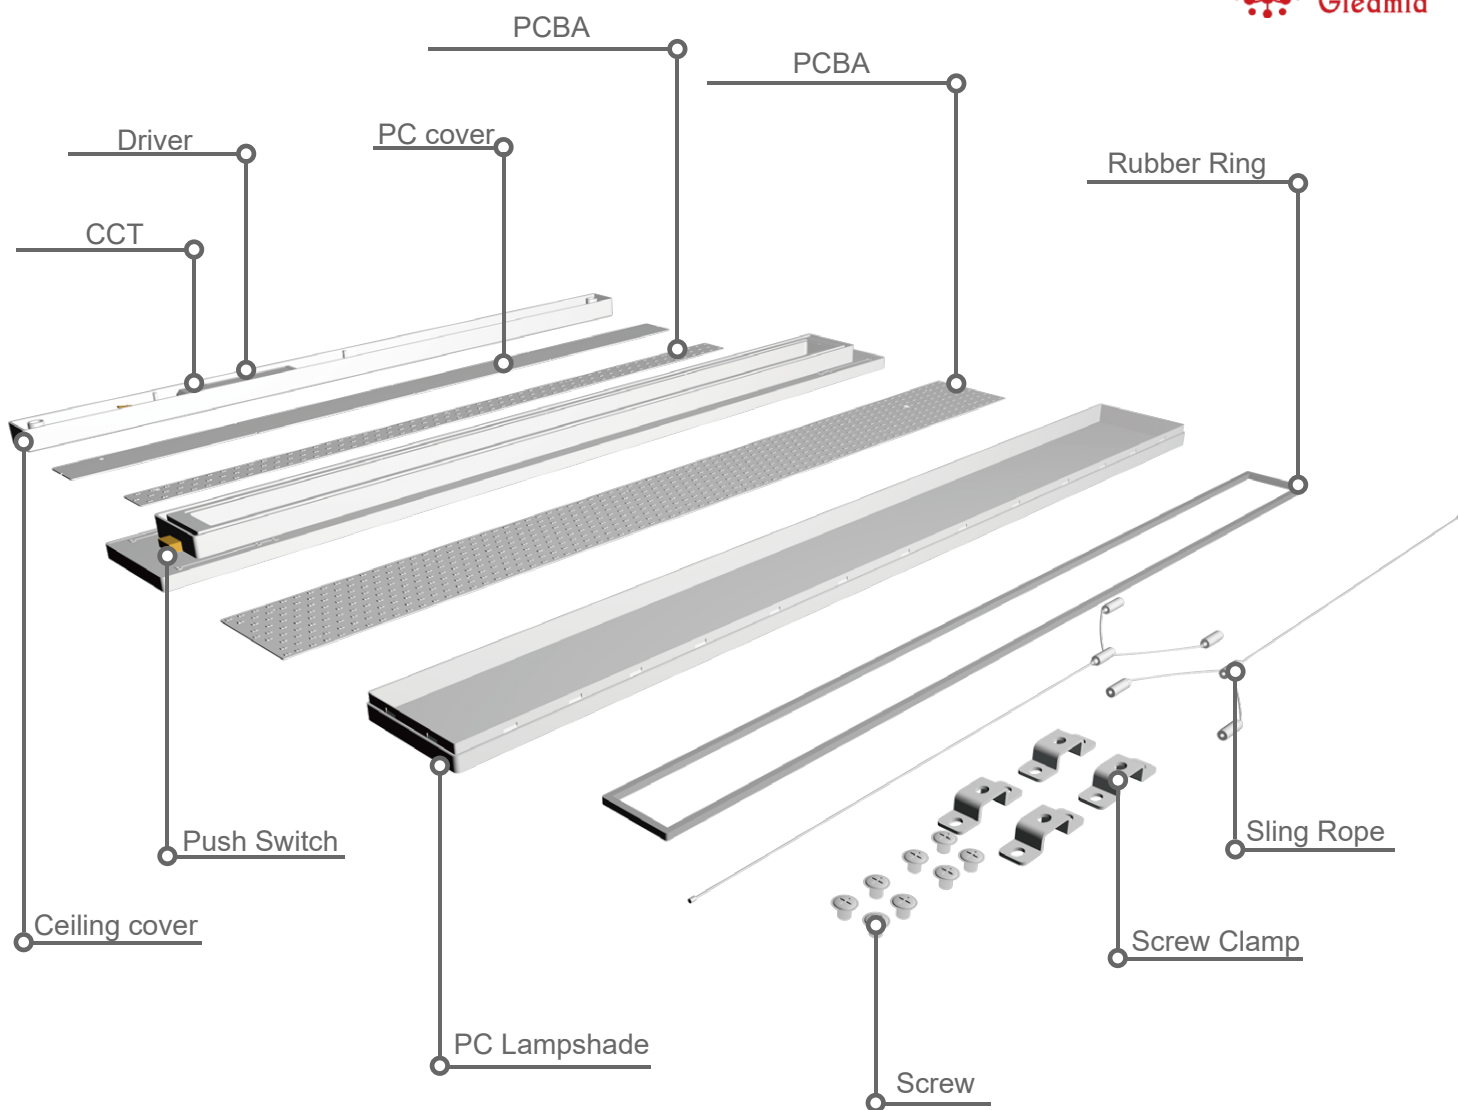

Ceiling/Pendant Mounting
Surface Mounted and Pendant

Lens Style

PC Cover Design

Hanging Wire PC
Cover Model

Hanging Wire
Lens Model

Analytic Figure

Dimension

Spectrogram

Photoelectric

Model	PLS 128C	PLS 128CR
Size	L1155*W130*H57mm	L1155*W130*H41mm
Input Power	32W/35/W48W	32W/35/W48W
CCT	3000K/4000K/6000K	4000K
CRI	>80/>90	>80/>90
Lumens Output	3840LM/4200LM/5760LM	3840LM/4200LM/5760LM
LED brand	SMD2835	SMD3030
Electric current	950mA/1050mA /1250mA	950mA/1050mA /1250mA
AC Input	AC 200-240V	AC 200-240V
Working Tp	-20 C ~+45 C	-20 C ~+45 C
IP Level	IP54	IP20
SDCM	<5	<5
Beam Angle	150°↓	70°↓
Material	PC	PC
Lifespan	50,000HS	50,000HS
UGR	<26	<13
Housing Color	White/Black	White/Black
Warranty	5Years	5Years

Dimension

Spectrogram

PLS 128P

PLS 128PR

Photoelectric

Model	PLS 128P	PLS 128PR
Size	L1155*W130*H57mm	L1155*W130*H41mm
Input Power	32W/35W/48W	32W/35W/48W
CCT	3000K/4000K/6000K	4000K
CRI	>80/>90	>80/>90
Lumens Output	3840LM/4200LM/5760LM	3840LM/4200LM/5760LM
LED brand	SMD2835	SMD3030
Electric current	950mA/1050mA /1250mA	950mA/1050mA /1250mA
AC Input	AC 200-240V	AC 200-240V
Working Tp	-20℃~+45℃	-20℃~+45℃
IP Level	IP54	IP20
SDCM	<5	<5
Beam Angle	150°↓110°↑	70°↓110°↑
Material	PC	PC
Lifespan	50,000HS	50,000HS
UGR	<26	<13
Housing Color	White/Black	White/Black
Warranty	5Years	5Years