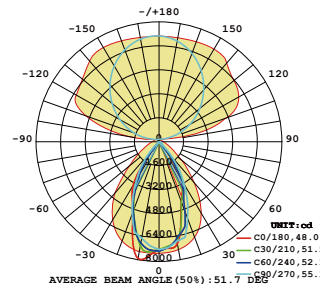

Photoelectric

Model	PLS 128C	PLS 128CR
Size	L1155*W130*H57mm	L1155*W130*H41mm
Input Power	32W/35/W48W	32W/35/W48W
CCT	3000K/4000K/6000K	4000K
CRI	>80/>90	>80/>90
Lumens Output	3840LM/4200LM/5760LM	3840LM/4200LM/5760LM
LED brand	SMD2835	SMD3030
Electric current	950mA/1050mA /1250mA	950mA/1050mA /1250mA
AC Input	AC 200-240V	AC 200-240V
Working Tp	-20 C ~+45 C	-20 C ~+45 C
IP Level	IP54	IP20
SDCM	<5	<5
Beam Angle	150°↓	70°↓
Material	PC	PC
Lifespan	50,000HS	50,000HS
UGR	<26	<13
Housing Color	White/Black	White/Black
Warranty	5Years	5Years

Dimension

Spectrogram

PLS 128P

PLS 128PR

Photoelectric

Model	PLS 128P	PLS 128PR
Size	L1155*W130*H57mm	L1155*W130*H41mm
Input Power	32W/35W/48W	32W/35W/48W
CCT	3000K/4000K/6000K	4000K
CRI	>80/>90	>80/>90
Lumens Output	3840LM/4200LM/5760LM	3840LM/4200LM/5760LM
LED brand	SMD2835	SMD3030
Electric current	950mA/1050mA /1250mA	950mA/1050mA /1250mA
AC Input	AC 200-240V	AC 200-240V
Working Tp	-20℃~+45℃	-20℃~+45℃
IP Level	IP54	IP20
SDCM	<5	<5
Beam Angle	150°↓110°↑	70°↓110°↑
Material	PC	PC
Lifespan	50,000HS	50,000HS
UGR	<26	<13
Housing Color	White/Black	White/Black
Warranty	5Years	5Years