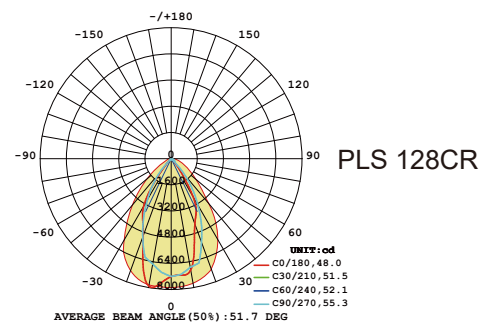

Ceiling/Pendant Mounting
Surface Mounted and Pendant

Lens Style

PC Cover Design

Hanging Wire PC
Cover Model

Hanging Wire
Lens Model

Analytic Figure

Dimension

Spectrogram

Photoelectric

Model	PLS 128C	PLS 128CR
Size	L1155*W130*H57mm	L1155*W130*H41mm
Input Power	32W/35/W48W	32W/35/W48W
CCT	3000K/4000K/6000K	4000K
CRI	>80/>90	>80/>90
Lumens Output	3840LM/4200LM/5760LM	3840LM/4200LM/5760LM
LED brand	SMD2835	SMD3030
Electric current	950mA/1050mA /1250mA	950mA/1050mA /1250mA
AC Input	AC 200-240V	AC 200-240V
Working Tp	-20 C ~+45 C	-20 C ~+45 C
IP Level	IP54	IP20
SDCM	<5	<5
Beam Angle	150°↓	70°↓
Material	PC	PC
Lifespan	50,000HS	50,000HS
UGR	<26	<13
Housing Color	White/Black	White/Black
Warranty	5Years	5Years

Dimension

Spectrogram

PLS 128P

PLS 128PR

Photoelectric

Model	PLS 128P	PLS 128PR
Size	L1155*W130*H57mm	L1155*W130*H41mm
Input Power	32W/35W/48W	32W/35W/48W
CCT	3000K/4000K/6000K	4000K
CRI	>80/>90	>80/>90
Lumens Output	3840LM/4200LM/5760LM	3840LM/4200LM/5760LM
LED brand	SMD2835	SMD3030
Electric current	950mA/1050mA /1250mA	950mA/1050mA /1250mA
AC Input	AC 200-240V	AC 200-240V
Working Tp	-20℃~+45℃	-20℃~+45℃
IP Level	IP54	IP20
SDCM	<5	<5
Beam Angle	150°↓110°↑	70°↓110°↑
Material	PC	PC
Lifespan	50,000HS	50,000HS
UGR	<26	<13
Housing Color	White/Black	White/Black
Warranty	5Years	5Years