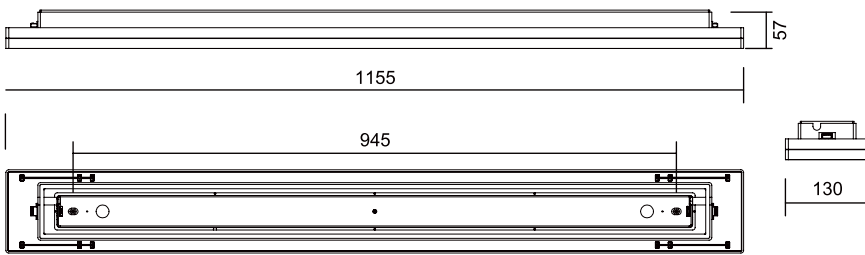

Ceiling/Pendant Mounting
Surface Mounted and Pendant

Lens Style

PC Cover Design

Hanging Wire PC
Cover Model

Hanging Wire
Lens Model

Analytic Figure

Dimension

Spectrogram

Photoelectric

Model	PLS 128C	PLS 128CR
Size	L1155*W130*H57mm	L1155*W130*H41mm
Input Power	32W/35/W48W	32W/35/W48W
CCT	3000K/4000K/6000K	4000K
CRI	>80/>90	>80/>90
Lumens Output	3840LM/4200LM/5760LM	3840LM/4200LM/5760LM
LED brand	SMD2835	SMD3030
Electric current	950mA/1050mA /1250mA	950mA/1050mA /1250mA
AC Input	AC 200-240V	AC 200-240V
Working Tp	-20 C ~+45 C	-20 C ~+45 C
IP Level	IP54	IP20
SDCM	<5	<5
Beam Angle	150°↓	70°↓
Material	PC	PC
Lifespan	50,000HS	50,000HS
UGR	<26	<13
Housing Color	White/Black	White/Black
Warranty	5Years	5Years

Dimension

Spectrogram

PLS 128P

PLS 128PR

Photoelectric

Model	PLS 128P	PLS 128PR
Size	L1155*W130*H57mm	L1155*W130*H41mm
Input Power	32W/35W/48W	32W/35W/48W
CCT	3000K/4000K/6000K	4000K
CRI	>80/>90	>80/>90
Lumens Output	3840LM/4200LM/5760LM	3840LM/4200LM/5760LM
LED brand	SMD2835	SMD3030
Electric current	950mA/1050mA /1250mA	950mA/1050mA /1250mA
AC Input	AC 200-240V	AC 200-240V
Working Tp	-20℃~+45℃	-20℃~+45℃
IP Level	IP54	IP20
SDCM	<5	<5
Beam Angle	150°↓110°↑	70°↓110°↑
Material	PC	PC
Lifespan	50,000HS	50,000HS
UGR	<26	<13
Housing Color	White/Black	White/Black
Warranty	5Years	5Years