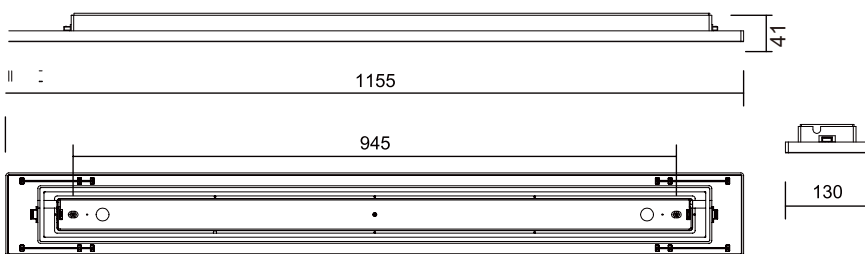

Ceiling/Pendant Mounting
Surface Mounted and Pendant

Lens Style

PC Cover Design

Hanging Wire PC
Cover Model

Hanging Wire
Lens Model

Analytic Figure

Dimension

Spectrogram

Photoelectric

Model	PLS 128C	PLS 128CR
Size	L1155*W130*H57mm	L1155*W130*H41mm
Input Power	32W/35/W48W	32W/35/W48W
CCT	3000K/4000K/6000K	4000K
CRI	>80/>90	>80/>90
Lumens Output	3840LM/4200LM/5760LM	3840LM/4200LM/5760LM
LED brand	SMD2835	SMD3030
Electric current	950mA/1050mA /1250mA	950mA/1050mA /1250mA
AC Input	AC 200-240V	AC 200-240V
Working Tp	-20 C ~+45 C	-20 C ~+45 C
IP Level	IP54	IP20
SDCM	<5	<5
Beam Angle	150°↓	70°↓
Material	PC	PC
Lifespan	50,000HS	50,000HS
UGR	<26	<13
Housing Color	White/Black	White/Black
Warranty	5Years	5Years

Dimension

Spectrogram

PLS 128P

PLS 128PR

Photoelectric

Model	PLS 128P	PLS 128PR
Size	L1155*W130*H57mm	L1155*W130*H41mm
Input Power	32W/35W/48W	32W/35W/48W
CCT	3000K/4000K/6000K	4000K
CRI	>80/>90	>80/>90
Lumens Output	3840LM/4200LM/5760LM	3840LM/4200LM/5760LM
LED brand	SMD2835	SMD3030
Electric current	950mA/1050mA /1250mA	950mA/1050mA /1250mA
AC Input	AC 200-240V	AC 200-240V
Working Tp	-20℃~+45℃	-20℃~+45℃
IP Level	IP54	IP20
SDCM	<5	<5
Beam Angle	150°↓110°↑	70°↓110°↑
Material	PC	PC
Lifespan	50,000HS	50,000HS
UGR	<26	<13
Housing Color	White/Black	White/Black
Warranty	5Years	5Years