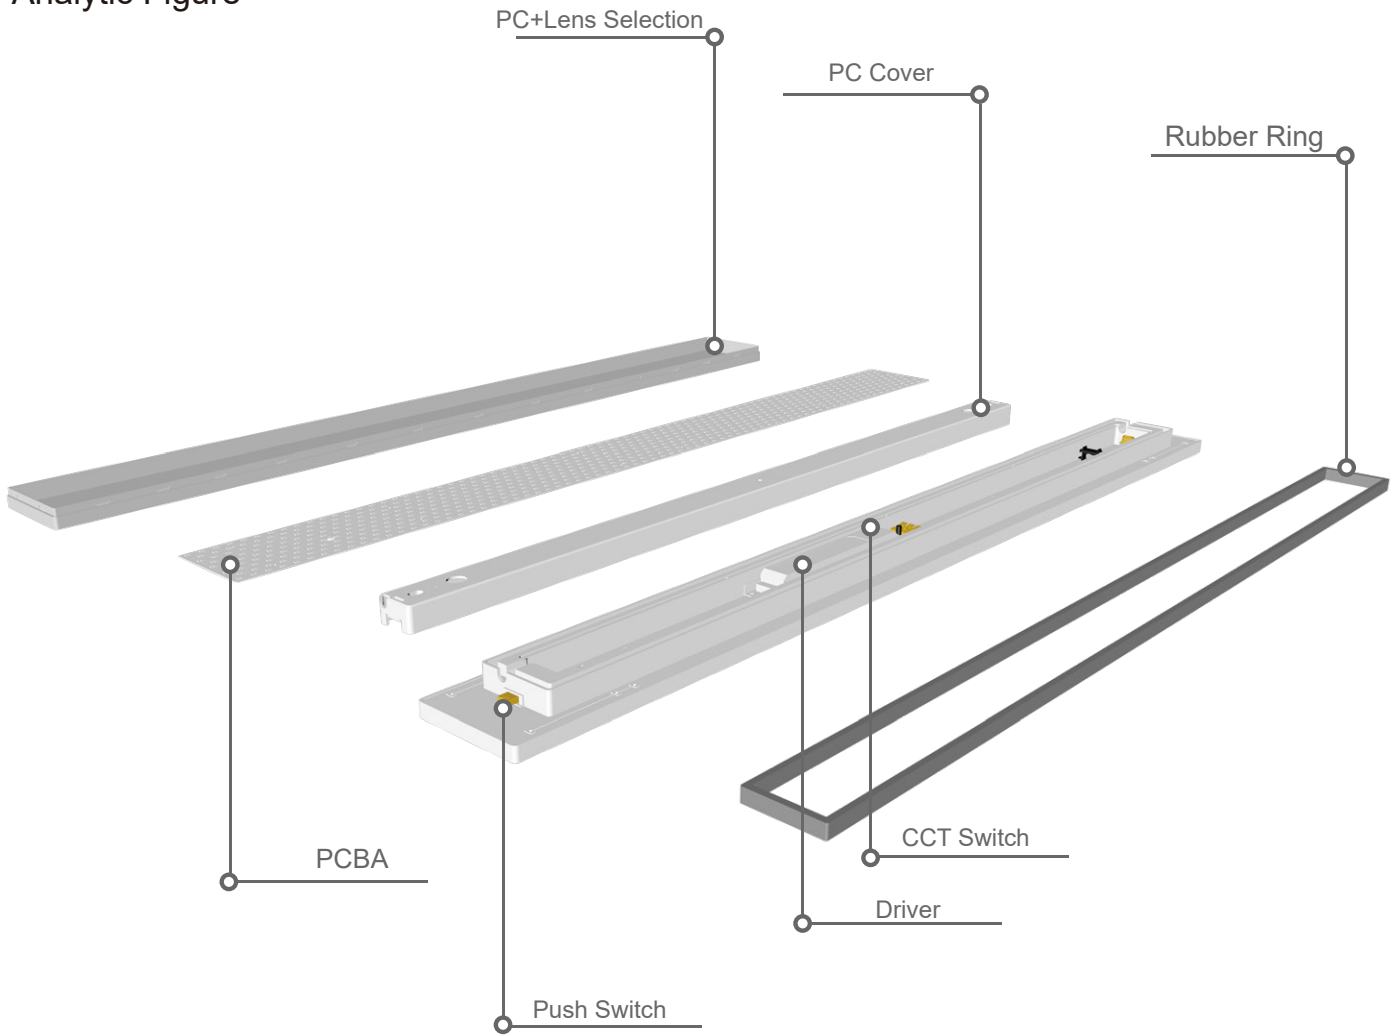

Ceiling/Pendant Mounting
Surface Mounted and Pendant

Lens Style

PC Cover Design

Hanging Wire PC
Cover Model

Hanging Wire
Lens Model

Analytic Figure

Dimension

Spectrogram

Photoelectric

Model	PLS 128C	PLS 128CR
Size	L1155*W130*H57mm	L1155*W130*H41mm
Input Power	32W/35/W48W	32W/35/W48W
CCT	3000K/4000K/6000K	4000K
CRI	>80/>90	>80/>90
Lumens Output	3840LM/4200LM/5760LM	3840LM/4200LM/5760LM
LED brand	SMD2835	SMD3030
Electric current	950mA/1050mA /1250mA	950mA/1050mA /1250mA
AC Input	AC 200-240V	AC 200-240V
Working Tp	-20 C ~+45 C	-20 C ~+45 C
IP Level	IP54	IP20
SDCM	<5	<5
Beam Angle	150°↓	70°↓
Material	PC	PC
Lifespan	50,000HS	50,000HS
UGR	<26	<13
Housing Color	White/Black	White/Black
Warranty	5Years	5Years

Dimension

Spectrogram

PLS 128P

PLS 128PR

Photoelectric

Model	PLS 128P	PLS 128PR
Size	L1155*W130*H57mm	L1155*W130*H41mm
Input Power	32W/35W/48W	32W/35W/48W
CCT	3000K/4000K/6000K	4000K
CRI	>80/>90	>80/>90
Lumens Output	3840LM/4200LM/5760LM	3840LM/4200LM/5760LM
LED brand	SMD2835	SMD3030
Electric current	950mA/1050mA /1250mA	950mA/1050mA /1250mA
AC Input	AC 200-240V	AC 200-240V
Working Tp	-20℃~+45℃	-20℃~+45℃
IP Level	IP54	IP20
SDCM	<5	<5
Beam Angle	150°↓110°↑	70°↓110°↑
Material	PC	PC
Lifespan	50,000HS	50,000HS
UGR	<26	<13
Housing Color	White/Black	White/Black
Warranty	5Years	5Years